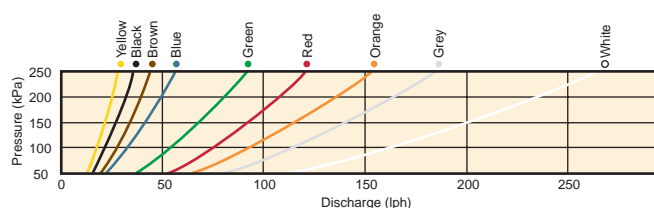

Micro Spray Jets

Two piece jets with precise watering patterns. Achieve effective performance at low pressure (100 kPa).

FEATURES

- Nine optional spray patterns.
- Winged base for easy hand installation.
- No separate tools required.
- Colour coded bases for flow rate identification.
- Caps feature a snap ring which firmly engages the base.

APPLICATIONS

Wide range including home gardens, landscaped gardens, horticultural and viticultural crops.

FLOW RATE

MICRO SPRAY JET

PACKAGING	SPRAY PATTERN	BASE COLOUR	CAP COLOUR	ORDER CODE	PACK QUANTITY	PACKS PER STND CARTON	WEIGHT PER CARTON (kg)
BULK PACK	360° x 18 hole	Blue	Red	14945	100	220	17.8
	180° fan	Blue	Blue	14925	100	220	17.8
	90° fan	Blue	Black	14115	100	220	17.8
	Strip Spray	Blue	Black	14815	100	220	17.8
	360° x 18 hole	Green	Black	14435	100	220	17.8
	360° x 15 hole	Green	Black	14535	100	220	17.8
	360° x 12 hole	Green	Black	14635	100	220	17.8
	300° x 10 hole	Green	Black	14735	100	220	17.8
	270° (3 x 90°)	Green	Black	14335	100	220	17.8
	180° fan	Green	Black	14235	100	220	17.8
90° fan	Green	Black	14135	100	220	17.8	