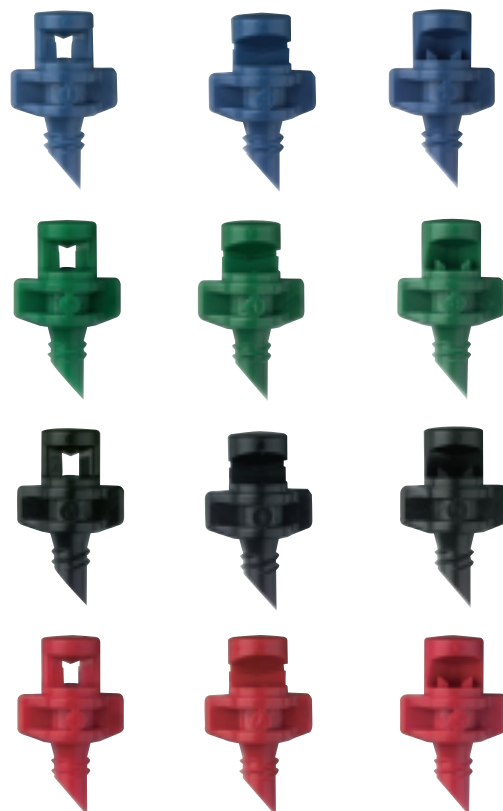

Single Piece Jets

Economical fan spray jet for effective watering.

FEATURES

- Winged base with "Quick" thread for rapid and easy installation.
- No tools required.
- Choice of three spray patterns - 360°, 180°, 90°.
- Four colour coded flow rates.

APPLICATIONS

Suitable for home and landscaped gardens and horticultural applications.

Single Piece Jets 360°

Single Piece Jets 180°

Single Piece Jets 90°

PERFORMANCE					
COLOUR AND ORIFICE SIZE	PRESSURE (kPa)	FLOW (lph)	DIAMETER (m)	RADIUS OF THROW (m)	
BLUE 1.0 mm	50	25	1.6	0.8	1.1
	100	35	2.0	1.0	1.4
	150	43	2.4	1.2	1.7
GREEN 1.5 mm	50	48	2.0	1.0	1.3
	100	70	2.4	1.2	1.6
	150	88	2.8	1.5	1.9
BLACK 1.7 mm	50	62	2.4	1.2	1.6
	100	90	2.8	1.5	1.9
	150	113	3.2	1.8	2.2
RED 1.9 mm	50	77	2.5	1.4	1.8
	100	110	3.0	1.7	2.1
	150	134	3.4	2.0	2.4

FLOW RATE

SINGLE PIECE JET

PACKAGING	SPRAY PATTERN	COLOUR	ORDER CODE	PACK QUANTITY	PACKS PER STND CARTON	WEIGHT PER CARTON (kg)
BULK PACK	360°	Blue	15445	100	250	16.6
	180°	Blue	15425	100	250	16.6
	90°	Blue	15415	100	250	16.6
	360°	Green	15545	100	250	16.6
	180°	Green	15525	100	250	16.6
	90°	Green	15515	100	250	16.6
	360°	Black	15645	100	250	16.6
	180°	Black	15625	100	250	16.6
	90°	Black	15615	100	250	16.6
	360°	Red	15745	100	250	16.6
	180°	Red	15725	100	250	16.6
	90°	Red	15715	100	250	16.6

SPECIFICATIONS

DIMENSIONS		UV STABILIZED MATERIALS	BASE/CONNECTION TYPE
HEIGHT	22 mm	acetal	Inlet: "QUICK" THREAD 4 mm
WIDTH across wings	12 mm		
WEIGHT (approx)	0.6 g		