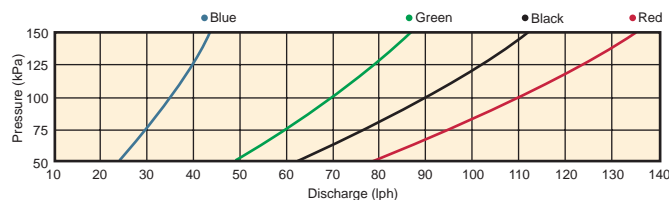

APPLICATIONS

Suitable for home and landscaped gardens and horticultural applications.

Single Piece Jets 360°

Single Piece Jets 180°

Single Piece Jets 90°

PERFORMANCE					
COLOUR AND ORIFICE SIZE	PRESSURE (kPa)	FLOW (lph)	DIAMETER (m)	RADIUS OF THROW (m)	
BLUE 1.0 mm	50	25	1.6	0.8	1.1
	100	35	2.0	1.0	1.4
	150	43	2.4	1.2	1.7
GREEN 1.5 mm	50	48	2.0	1.0	1.3
	100	70	2.4	1.2	1.6
	150	88	2.8	1.5	1.9
BLACK 1.7 mm	50	62	2.4	1.2	1.6
	100	90	2.8	1.5	1.9
	150	113	3.2	1.8	2.2
RED 1.9 mm	50	77	2.5	1.4	1.8
	100	110	3.0	1.7	2.1
	150	134	3.4	2.0	2.4

FLOW RATE

SINGLE PIECE JET

PACKAGING	SPRAY PATTERN	COLOUR	ORDER CODE	PACK QUANTITY	PACKS PER STND CARTON	WEIGHT PER CARTON (kg)
BULK PACK	360°	Blue	15445	100	250	16.6
	180°	Blue	15425	100	250	16.6
	90°	Blue	15415	100	250	16.6
	360°	Green	15545	100	250	16.6
	180°	Green	15525	100	250	16.6
	90°	Green	15515	100	250	16.6
	360°	Black	15645	100	250	16.6
	180°	Black	15625	100	250	16.6
	90°	Black	15615	100	250	16.6
	360°	Red	15745	100	250	16.6
	180°	Red	15725	100	250	16.6
	90°	Red	15715	100	250	16.6

SPECIFICATIONS

DIMENSIONS		UV STABILIZED MATERIALS	BASE/CONNECTION TYPE
HEIGHT	22 mm	acetal	Inlet: "QUICK" THREAD 4 mm
WIDTH across wings	12 mm		
WEIGHT (approx)	0.6 g		