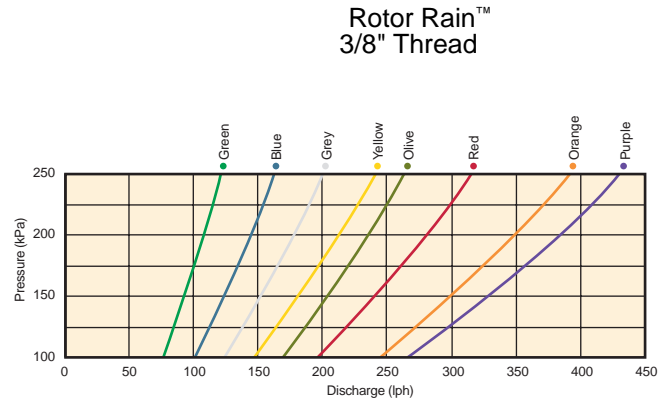

Rotor Rain™ Mini Sprinklers

Low trajectory with large droplets. Robust, reliable and accurate.

FEATURES

- “C” frame design for maximum distribution uniformity.
- Full flow spinner suspended between two bearings for reliable performance.
- Colour coded nozzles for flow rate identification.
- Break-off spray deflector for close-in watering of immature trees.

APPLICATIONS

Vine crops and bananas, tree crops such as citrus and apples.

FLOW RATE

This product has been independently tested by the Australian Irrigation Technology Centre, report No A9010

ROTOR RAIN™ 3/8" BSPM

PACKAGING	BASE		ORDER CODE	PACK QUANTITY	PACKS PER STND CARTON	WEIGHT PER CARTON (kg)
	COLOUR	ORIFICE SIZE				
BULK PACK	Green	1.5 mm	20335	50	28	12.4
	Blue	1.7 mm	20315	50	28	12.4
	Grey	1.9 mm	20345	50	28	12.4
	Yellow	2.0 mm	20395	50	28	12.4
	Olive	2.1 mm	20385	50	28	12.4
	Red	2.4 mm	20355	50	28	12.4
	Orange	2.6 mm	20375	50	28	12.4
	Purple	2.8 mm	20365	50	28	12.4

Rotor Rain™ 3/8" BSPM and 1/2" MNPT as standard item with green, blue, grey or red base.
All others assembled to order. Allow two weeks for assembly and despatch. Urgent orders by arrangement.